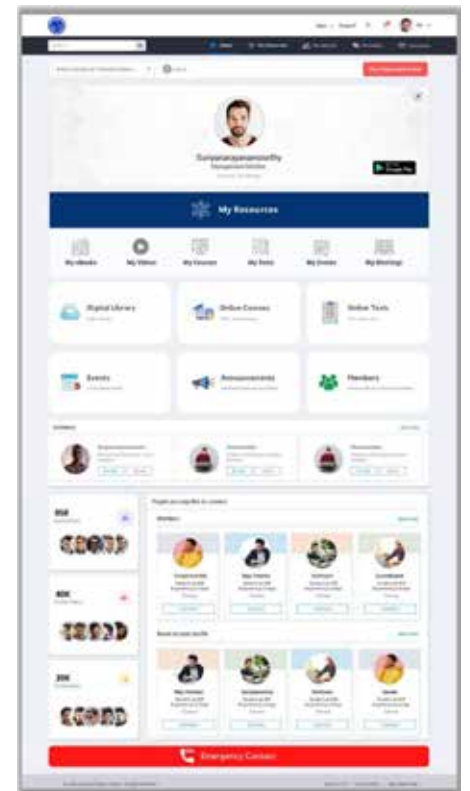

# World's #1 Networking and Social Learning Platform for Colleges and Universities

- Facilitates students, alumni and industry connect for peer education and professional development.
- Provide ease of access to resources for enhancing education, skills and careers.
- Ensure your students' success and stay aligned with the recommendations of NEP, UGC, AICTE, NAAC, NIRF.

**Implement uLektz Connect at Zero Investments, promote your institution and also generate income!**

Academia Industry  
Connect

Digital Library

MOOCs

Event-Conferences  
& FDPs

Test Preps

Internship Support

# Ensure students' success and enable success for your institution

uLektz Connect helps promote your institution as the thought leader and score higher CGPA in NAAC and improve your rank in NIRF.

Manage the profiles of all the current students, faculty members and alumni.